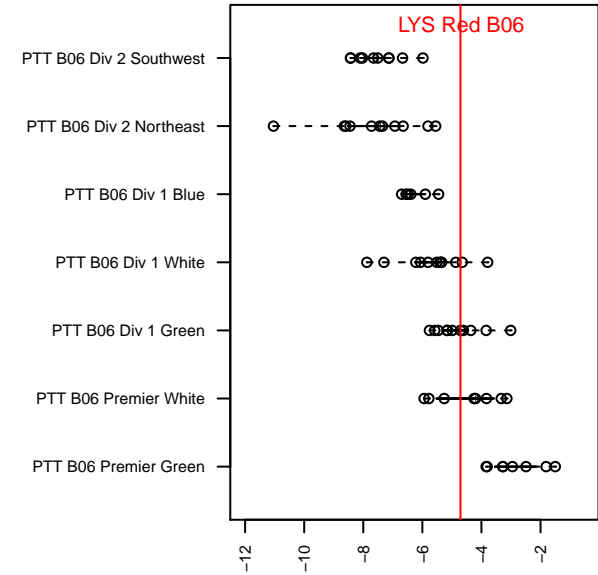

LYS Red B06

Lincoln Youth Soccer
 , OR
 B06 total strength=819
 attack=1.58 defense=0.72
 fall league = PTT B06 Div 1 Green
 spr league = Spr OYS B06 Premier White

alt names used:
 LYS 06B Red
 LYS 06B Red
 LYS 06B Red
 LYS 06B Red

Venues played:
 2016 PTT B06 Division 1 Green
 2016 OYS Presidents Cup B06
 2016 Spr OYS B06 Premier White
 2016 OYS State Cup B06

LYS Red B06
 Dots are actual minus expected GF (blue circles) and GA (red triangles).
 Blue line is smoothed change in attack strength. Red is smoothed change in defense strength.

**attack and defense variance (black dot)
relative to other teams
and top 10 in region**

**attack and defense rating
relative to others at age
and all opponents in last 13 months**

Performance relative to 13 month average